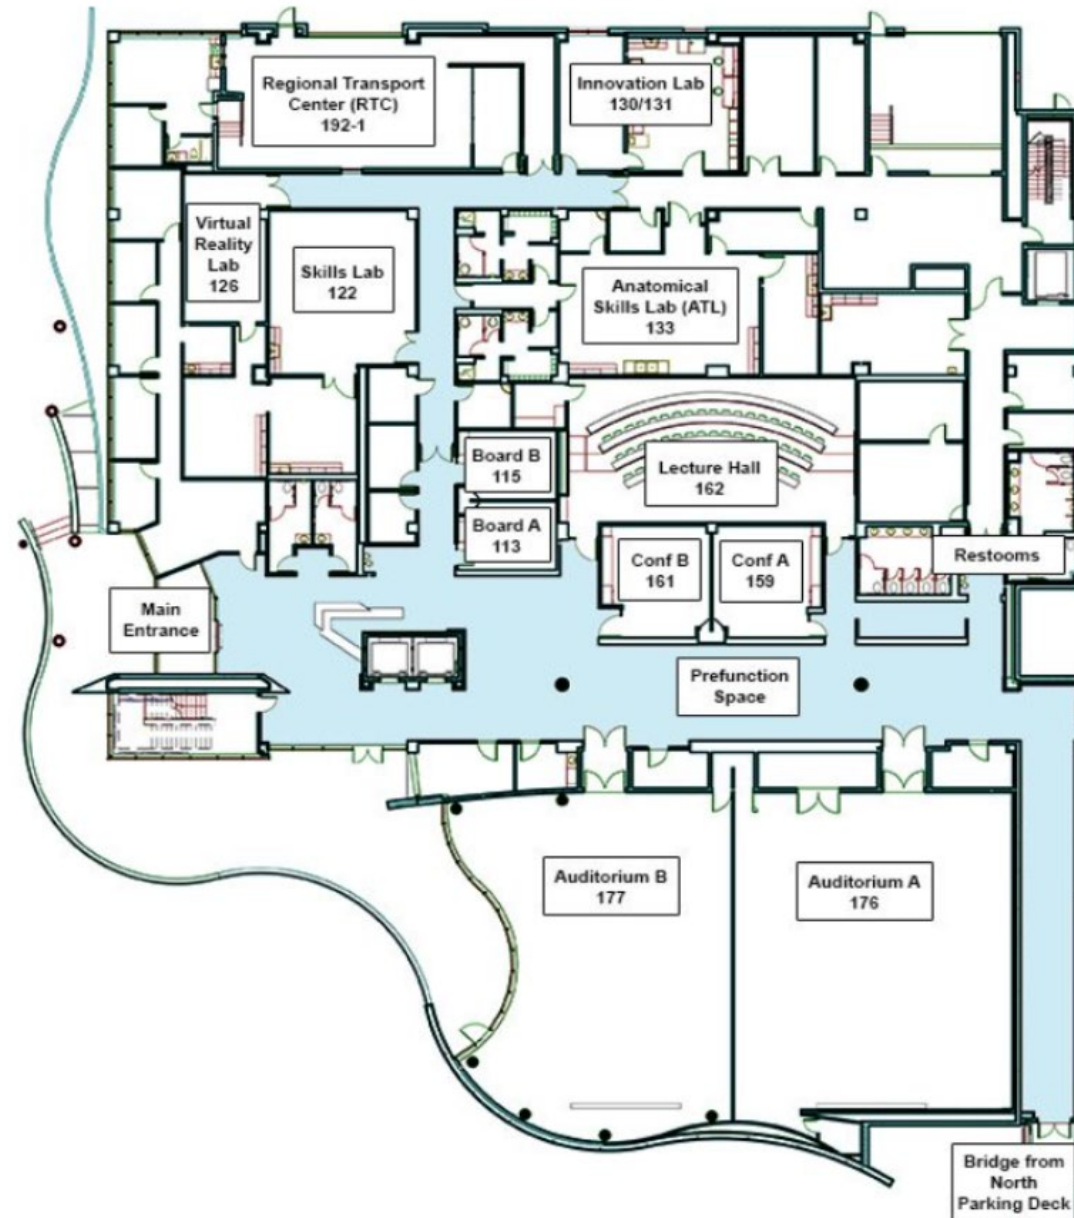

Map of First Floor