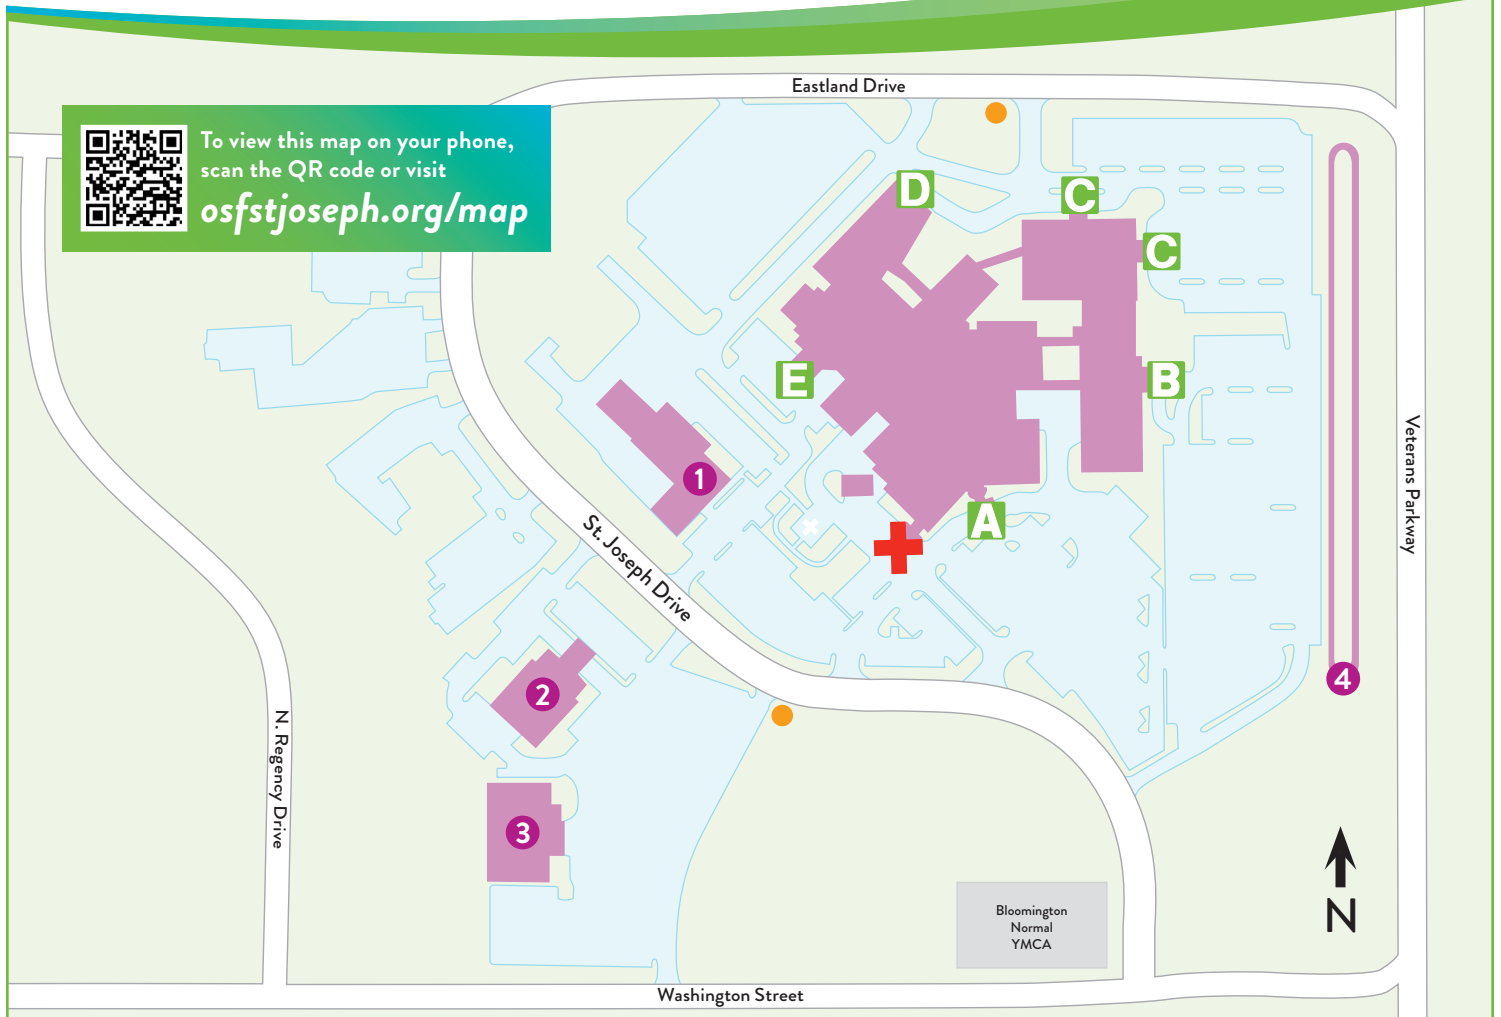

# Welcome

Thank you for choosing OSF HealthCare St. Joseph Medical Center. This map is intended to help you find your way around our medical center. If you are having trouble finding your way, please do not hesitate to ask any OSF employee for assistance. It is our pleasure to assist you.

To view this map on your phone, scan the QR code or visit [osfstjoseph.org/map](http://osfstjoseph.org/map)

### Entrance B

- Eastland Medical Plaza II
- Endoscopy Center
- Home Medical Supply
- Integrated Surgical Specialists
- OSF Family Residency Program
- OSF Medical Group - Gastroenterology
- OSF Occupational Health
- OSF PromptCare

### Entrance D

- Birthing Center